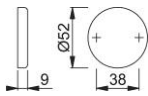

# Product data sheet

**duraplus**

42KS

HOPPE aluminium escutcheon pair for interior doors:

- Base: nylon
- Fixing: concealed, multi-purpose screws

Article number	762934
EAN-Code	4012789392630
Country of origin	Italy
CN-Code	83024110
Material	aluminium
Door thickness	
Spindle size privacy	
(Key)Hole size	blind
Screws	3.5x17 mm
Finish	F1 aluminium silver effect
Range	Core Product Range
Packing unit	10
Outer carton	50