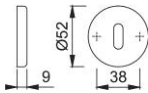

Product data sheet

duraplus

42KS

HOPPE aluminium escutcheon pair for interior doors:

- Base: nylon
- Fixing: concealed, multi-purpose screws

Article number	762804
EAN-Code	4012789392296
Country of origin	Italy
CN-Code	83024110
Material	aluminium
Door thickness	
Spindle size privacy	
(Key)Hole size	OB
Screws	3.5x17 mm
Finish	F1 aluminium silver effect
Range	Core Product Range
Packing unit	10
Outer carton	100