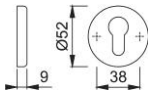

Product data sheet

duraplus

42KS

HOPPE aluminium escutcheon pair for interior doors:

- Base: nylon
- Fixing: concealed, multi-purpose screws

Article number	762750
EAN-Code	4012789392098
Country of origin	Italy
CN-Code	83024110
Material	aluminium
Door thickness	
Spindle size privacy	
(Key)Hole size	Euro profile cylinder
Screws	3.5x17 mm
Finish	F1 aluminium silver effect
Range	Core Product Range
Packing unit	10
Outer carton	50