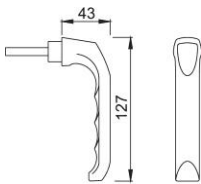

Product data sheet

London

SG013

duraplus

HOPPE aluminium removable window handle:

- Spindle: HOPPE solid spindle
- Special feature: for inserting in the window gear covered with cover rosette

Article number	702121
EAN-Code	4012789603453
Country of origin	Germany
CN-Code	83024150
Material	aluminium
Spindle size	7 mm
Spindle length	45 mm
Spindle length	7 mm / projecting 45 mm, without notch
Finish	F1 aluminium silver effect
Range	Core Product Range
Packing unit	5
Outer carton	30