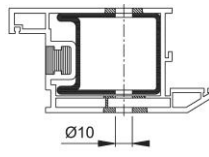

# Product data sheet

BS-BG-8

HOPPE pull handle fixing system no. 8:

- For one-side fixing with blind rose to aluminium, wood and PVC doors with the exception of single chamber profiles

Article number	6808562
EAN-Code	4012789478655
Country of origin	Germany
CN-Code	83024110
Material	Components
Door thickness	67-77 mm
Diameter blind es- cutcheon	25 mm
Type	BS-813/B
Finish	F69 satin stainless steel
Range	Service Product Range
Packing unit	1
Outer carton	10

aluminium profile

wood profile

PVC profile