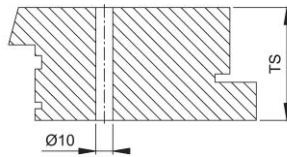

# Product data sheet

BS-BG-8

HOPPE pull handle fixing system no. 8:

- For one-side fixing with blind rose to aluminium, wood and PVC doors with the exception of single chamber profiles

Article number	6808562
EAN-Code	4012789478655
Country of origin	Germany
CN-Code	83024110
Material	Components
Door thickness	67-77 mm
Diameter blind es- cutcheon	25 mm
Type	BS-813/B
Finish	F69 satin stainless steel
Range	Service Product Range
Packing unit	1
Outer carton	10

aluminium profile

wood profile

PVC profile