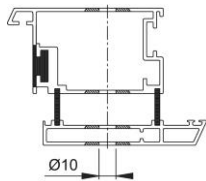

# Product data sheet

BS-BG-8

HOPPE pull handle fixing system no. 8:

- For one-side fixing with blind rose to aluminium, wood and PVC doors with the exception of single chamber profiles

Article number	6808562
EAN-Code	4012789478655
Country of origin	Germany
CN-Code	83024110
Material	Components
Door thickness	67-77 mm
Diameter blind es- cutcheon	25 mm
Type	BS-813/B
Finish	F69 satin stainless steel
Range	Service Product Range
Packing unit	1
Outer carton	10

aluminium profile

wood profile

PVC profile