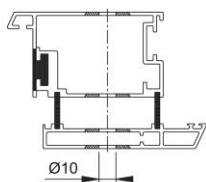

Product data sheet

BS-BG-5

Article number	649808
EAN-Code	4012789309935
Country of origin	Germany
CN-Code	83024110
Material	Components
Door thickness	67-77 mm
Type	BS-504/B
Finish	
Range	Service Product Range
Packing unit	1
Outer carton	10

HOPPE pull handle fixing system no. 5:

- For back-to-back fixing to aluminium, wood and PVC doors

aluminium profile

wood profile

PVC profile