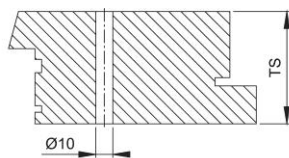

Product data sheet

BS-BG-5

Article number	649808
EAN-Code	4012789309935
Country of origin	Germany
CN-Code	83024110
Material	Components
Door thickness	67-77 mm
Type	BS-504/B
Finish	
Range	Service Product Range
Packing unit	1
Outer carton	10

HOPPE pull handle fixing system no. 5:

- For back-to-back fixing to aluminium, wood and PVC doors

aluminium profile

wood profile

PVC profile