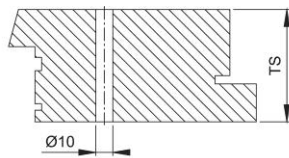

Product data sheet

BS-BG-5

Article number	646753
EAN-Code	4012789309911
Country of origin	Germany
CN-Code	83024110
Material	Components
Door thickness	57-67 mm
Type	BS-503/B
Finish	
Range	Service Product Range
Packing unit	1
Outer carton	10

HOPPE pull handle fixing system no. 5:

- For back-to-back fixing to aluminium, wood and PVC doors

aluminium profile

wood profile

PVC profile