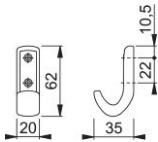

Product data sheet

K676

HOPPE nylon coat hook:

- Fixing: visible, multi-purpose screws

Article number	624430
EAN-Code	4012789277333
Country of origin	Italy
CN-Code	39259010
Material	polyamide nylon
Finish	F5003 sapphire blue (midnight blue)
Range	Core Product Range
Packing unit	5
Outer carton	30