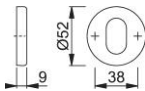

Product data sheet

duraplus

K15S

HOPPE nylon escutcheon pair for interior doors:

- Base: nylon
- Fixing: concealed, multi-purpose screws

Article number	623457
EAN-Code	4012789268805
Country of origin	Italy
CN-Code	39259010
Material	polyamide nylon
Door thickness	
Spindle size privacy	
(Key)Hole size	oval cylinder
Finish	F1004 golden yellow
Range	Core Product Range
Packing unit	10
Outer carton	50