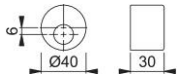

Product data sheet

duraplus

990

HOPPE aluminium cylinder sleeve for entrance doors:

- Fixing: with grub screw

Article number	613694
EAN-Code	4012789667004
Country of origin	Italy
CN-Code	83024110
Material	aluminium
(Key)Hole size	round cylinder
Finish	F1 aluminium silver effect
Range	Core Product Range
Packing unit	50
Outer carton	50