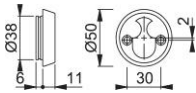

Product data sheet

duraplus

59F

HOPPE aluminium cylinder ring for entrance doors (interior side):

- Fixing: visible, M5 thread screws

Article number	612437
EAN-Code	4012789378795
Country of origin	Italy
CN-Code	83024110
Material	aluminium
Spindle size privacy	
(Key)Hole size	cylinder Rokoko
Screws	M5x90 mm to be shortened
Finish	F1 aluminium silver effect
Range	Core Product Range
Packing unit	50
Outer carton	50