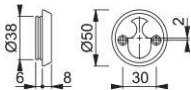

# Product data sheet

**duraplus**

59F

HOPPE aluminium cylinder ring for entrance doors (interior side):

- Fixing: visible, M5 thread screws

Article number	612406
EAN-Code	4012789378733
Country of origin	Italy
CN-Code	83024110
Material	aluminium
Spindle size privacy	
(Key)Hole size	cylinder Rokoko
Screws	M5x90 mm to be shortened
Finish	F1 aluminium silver effect
Range	Core Product Range
Packing unit	50
Outer carton	50