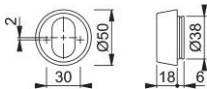

Product data sheet

duraplus

59M

HOPPE aluminium cylinder ring for entrance doors (exterior side):

- Fixing: concealed, from inside, for M5 thread screws

Article number	612284
EAN-Code	4012789378467
Country of origin	Italy
CN-Code	83024110
Material	aluminium
(Key)Hole size	oval cylinder
Screws	without screws
Finish	F1 aluminium silver effect
Range	Core Product Range
Packing unit	50
Outer carton	50