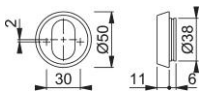

Product data sheet

duraplus

59M

HOPPE aluminium cylinder ring for entrance doors (exterior side):

- Fixing: concealed, from inside, for M5 thread screws

Article number	612192
EAN-Code	4012789378023
Country of origin	Italy
CN-Code	83024110
Material	aluminium
(Key)Hole size	oval cylinder
Screws	without screws
Finish	F1 aluminium silver effect
Range	Core Product Range
Packing unit	50
Outer carton	50