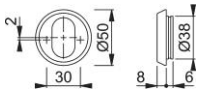

# Product data sheet

**duraplus**

59M

HOPPE aluminium cylinder ring for entrance doors (exterior side):

- Fixing: concealed, from inside, for M5 thread screws

Article number	612161
EAN-Code	4012789378009
Country of origin	Italy
CN-Code	83024110
Material	aluminium
(Key)Hole size	oval cylinder
Screws	without screws
Finish	F1 aluminium silver effect
Range	Core Product Range
Packing unit	50
Outer carton	50