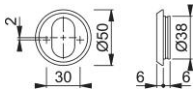

# Product data sheet

**duraplus**

59M

HOPPE aluminium cylinder ring for entrance doors (exterior side):

- Fixing: concealed, from inside, for M5 thread screws

Article number	612154
EAN-Code	4012789377996
Country of origin	Italy
CN-Code	83024110
Material	aluminium
(Key)Hole size	oval cylinder
Screws	without screws
Finish	F9 aluminium steel effect
Range	Core Product Range
Packing unit	50
Outer carton	50