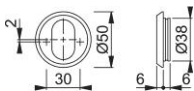

Product data sheet

duraplus

59M

HOPPE aluminium cylinder ring for entrance doors (exterior side):

- Fixing: concealed, from inside, for M5 thread screws

Article number	612130
EAN-Code	4012789377989
Country of origin	Italy
CN-Code	83024110
Material	aluminium
(Key)Hole size	oval cylinder
Screws	without screws
Finish	F1 aluminium silver effect
Range	Core Product Range
Packing unit	50
Outer carton	50