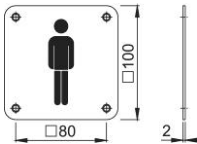

Product data sheet

E665

HOPPE stainless steel information sign:

- With pictogram
- Fixing: visible, multi-purpose screws

Article number	605262
EAN-Code	4012789431599
Country of origin	Germany
CN-Code	83100000
Material	stainless steel
Finish	F69 satin stainless steel
Range	Service Product Range
Packing unit	5
Outer carton	30