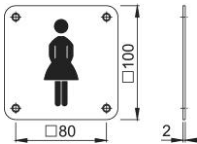

# Product data sheet

E665

HOPPE stainless steel information sign:

- With pictogram
- Fixing: visible, multi-purpose screws

Article number	605255
EAN-Code	4012789431612
Country of origin	Germany
CN-Code	83100000
Material	stainless steel
Finish	F69 satin stainless steel
Range	Service Product Range
Packing unit	5
Outer carton	30