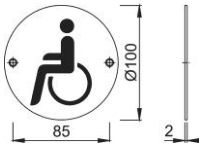

# Product data sheet

E664

HOPPE stainless steel information sign:

- With pictogram
- Fixing: visible, multi-purpose screws

Article number	605248
EAN-Code	4012789431575
Country of origin	Germany
CN-Code	83100000
Material	stainless steel
Finish	F69 satin stainless steel
Range	Service Product Range
Packing unit	5
Outer carton	30