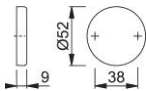

# Product data sheet

**duraplus**

K15S

HOPPE nylon escutcheon pair for interior doors:

- Base: nylon
- Fixing: concealed, multi-purpose screws

Article number	600618
EAN-Code	4012789268645
Country of origin	Italy
CN-Code	39259010
Material	polyamide nylon
Door thickness	
Spindle size privacy	
(Key)Hole size	blind
Finish	F1004 golden yellow
Range	Core Product Range
Packing unit	10
Outer carton	50