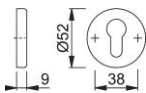

# Product data sheet

**duraplus**

K15S

HOPPE nylon escutcheon pair for interior doors:

- Base: nylon
- Fixing: concealed, multi-purpose screws

Article number	600441
EAN-Code	4012789268614
Country of origin	Italy
CN-Code	39259010
Material	polyamide nylon
Door thickness	
Spindle size privacy	
(Key)Hole size	Euro profile cylinder
Finish	F1004 golden yellow
Range	Core Product Range
Packing unit	10
Outer carton	50