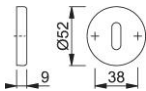

Product data sheet

duraplus

K15S

HOPPE nylon escutcheon pair for interior doors:

- Base: nylon
- Fixing: concealed, multi-purpose screws

| | |
|----------------------|--------------------|
| Article number | 600427 |
| EAN-Code | 4012789268584 |
| Country of origin | Italy |
| CN-Code | 39259010 |
| Material | polyamide nylon |
| Door thickness | |
| Spindle size privacy | |
| (Key)Hole size | OB |
| Finish | F3005 wine red |
| Range | Core Product Range |
| Packing unit | 10 |
| Outer carton | 100 |