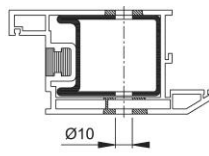

Product data sheet

BS-BG-5

Article number	600168
EAN-Code	4012789309874
Country of origin	Germany
CN-Code	83024110
Material	Components
Door thickness	37-47 mm
Type	BS-501/B (back to back fixing)
Finish	
Range	Service Product Range
Packing unit	1
Outer carton	10

HOPPE pull handle fixing system no. 5:

- For back-to-back fixing to aluminium, wood and PVC doors

aluminium profile

wood profile

PVC profile