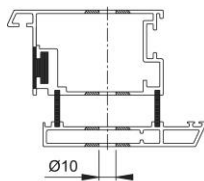

Product data sheet

BS-BG-5

Article number	600168
EAN-Code	4012789309874
Country of origin	Germany
CN-Code	83024110
Material	Components
Door thickness	37-47 mm
Type	BS-501/B (back to back fixing)
Finish	
Range	Service Product Range
Packing unit	1
Outer carton	10

HOPPE pull handle fixing system no. 5:

- For back-to-back fixing to aluminium, wood and PVC doors

aluminium profile

wood profile

PVC profile