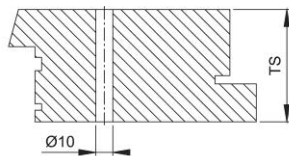

Product data sheet

BS-BG-5

Article number	600168
EAN-Code	4012789309874
Country of origin	Germany
CN-Code	83024110
Material	Components
Door thickness	37-47 mm
Type	BS-501/B (back to back fixing)
Finish	
Range	Service Product Range
Packing unit	1
Outer carton	10

HOPPE pull handle fixing system no. 5:

- For back-to-back fixing to aluminium, wood and PVC doors

aluminium profile

wood profile

PVC profile