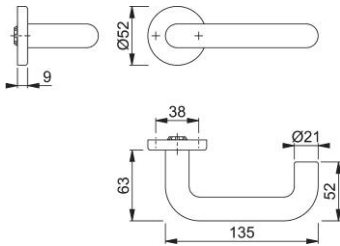

Product data sheet

Paris

K138/15

duraplus

HOPPE nylon handle set on rose without escutcheons for interior doors:

- Bearing: loose door handles, maintenance-free slide bearing
- Connection: HOPPE solid profile spindle
- Base: nylon
- Fixing: concealed, multi-purpose screws
- Special feature: door handles with steel inserts
- **Please note:** for DIN-standard-locks

Article number	585953
EAN-Code	4012789259674
Country of origin	Italy
CN-Code	39259010
Material	polyamide nylon
Side	
Door thickness	30-49 mm
Spindle size	8 mm
Spindle length	
Finish	F7506 Manhattan grey
Range	Core Product Range
Packing unit	1
Outer carton	10