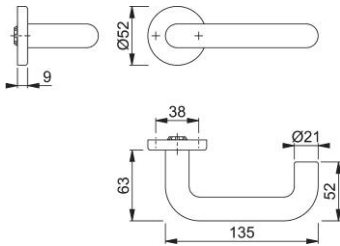

## Paris

K138/15

**duraplus**

HOPPE nylon handle set on rose without escutcheons for interior doors:

- Bearing: loose door handles, maintenance-free slide bearing
- Connection: HOPPE solid profile spindle
- Base: nylon
- Fixing: concealed, multi-purpose screws
- Special feature: door handles with steel inserts
- **Please note:** for DIN-standard-locks

Article number	585922
EAN-Code	4012789259636
Country of origin	Italy
CN-Code	39259010
Material	polyamide nylon
Side	
Door thickness	30-49 mm
Spindle size	8 mm
Spindle length	
Finish	F5003 sapphire blue (midnight blue)
Range	Core Product Range
Packing unit	1
Outer carton	10