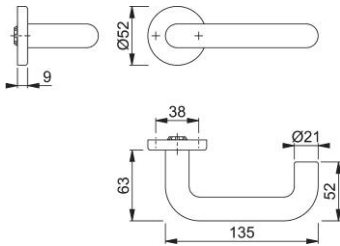

Product data sheet

Paris

K138/15

duraplus

HOPPE nylon handle set on rose without escutcheons for interior doors:

- Bearing: loose door handles, maintenance-free slide bearing
- Connection: HOPPE solid profile spindle
- Base: nylon
- Fixing: concealed, multi-purpose screws
- Special feature: door handles with steel inserts
- **Please note:** for DIN-standard-locks

Article number	585915
EAN-Code	4012789259629
Country of origin	Italy
CN-Code	39259010
Material	polyamide nylon
Side	
Door thickness	30-49 mm
Spindle size	8 mm
Spindle length	
Finish	F3003 ruby red
Range	Core Product Range
Packing unit	1
Outer carton	10