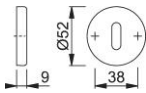

Product data sheet

duraplus

K15S

HOPPE nylon escutcheon pair for interior doors:

- Base: nylon
- Fixing: concealed, multi-purpose screws

Article number	584017
EAN-Code	4012789268478
Country of origin	Italy
CN-Code	39259010
Material	polyamide nylon
Door thickness	
Spindle size privacy	
(Key)Hole size	OB
Finish	F9017 traffic black (ebony black)
Range	Core Product Range
Packing unit	10
Outer carton	100