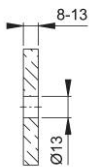

Product data sheet

BS-BG-7

Article number	573585
EAN-Code	4012789311563
Country of origin	Germany
CN-Code	83024110
Material	Components
Door thickness	8-13 mm
Type	BS-701/B (back to back fixing)
Finish	
Range	Service Product Range
Packing unit	1
Outer carton	10

HOPPE pull handle fixing system no. 7:

- For back-to-back fixing to glass doors

glass door