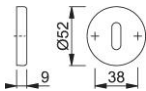

# Product data sheet

**duraplus**

K15S

HOPPE nylon escutcheon pair for interior doors:

- Base: nylon
- Fixing: concealed, multi-purpose screws

Article number	570973
EAN-Code	4012789268355
Country of origin	Italy
CN-Code	39259010
Material	polyamide nylon
Door thickness	
Spindle size privacy	
(Key)Hole size	OB
Finish	F7506 Manhattan grey
Range	Core Product Range
Packing unit	10
Outer carton	100