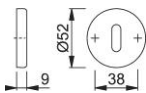

# Product data sheet

**duraplus**

K15S

HOPPE nylon escutcheon pair for interior doors:

- Base: nylon
- Fixing: concealed, multi-purpose screws

Article number	567041
EAN-Code	4012789268102
Country of origin	Italy
CN-Code	39259010
Material	polyamide nylon
Door thickness	
Spindle size privacy	
(Key)Hole size	OB
Finish	F3003 ruby red
Range	Core Product Range
Packing unit	10
Outer carton	100