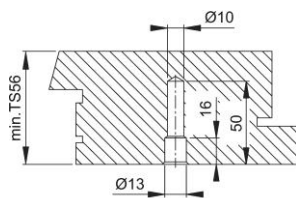

# Product data sheet

BS-BG-2

HOPPE pull handle fixing system no. 2:

- For one-side fixing to wood doors

wood profile

Article number	562879
EAN-Code	4012789308921
Country of origin	Germany
CN-Code	83024110
Material	Components
Door thickness	
Type	BS-201/B
Finish	
Range	Service Product Range
Packing unit	1
Outer carton	10