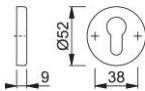

# Product data sheet

**duraplus**

K15S

HOPPE nylon escutcheon pair for interior doors:

- Base: nylon
- Fixing: concealed, multi-purpose screws

|                      |  |
|----------------------|--|
| Article number       | 522118                                 |
| EAN-Code             | 4012789268072                          |
| Country of origin    | Italy                                  |
| CN-Code              | 39259010                               |
| Material             | polyamide nylon                        |
| Door thickness       |  |
| Spindle size privacy |  |
| (Key)Hole size       | Euro profile cylinder                  |
| Finish               | F9016 traffic white<br>(diamond white) |
| Range                | Core Product Range                     |
| Packing unit         | 10                                     |
| Outer carton         | 50                                     |