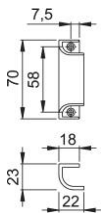

Product data sheet

430

HOPPE aluminium pull handle for French doors:

- Fixing: visible, multi-purpose screws

Article number	517046
EAN-Code	4012789243536
Country of origin	Italy
CN-Code	83024150
Material	aluminium
Screws	3.5x16 mm
Dimension	70 mm
Finish	F9016 traffic white (diamond white)
Range	Core Product Range
Packing unit	50
Outer carton	50