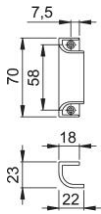

Product data sheet

430

HOPPE aluminium pull handle for French doors:

- Fixing: visible, for multi-purpose screws

Article number	517039
EAN-Code	4012789051087
Country of origin	Italy
CN-Code	83024150
Material	aluminium
Screws	without screws
Dimension	70 mm
Finish	F4 aluminium bronze effect
Range	Core Product Range
Packing unit	50
Outer carton	50