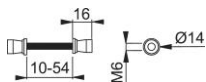

Product data sheet

Plus

AR6211-CR-FP

ARRONE cranked pull handle fixing system:

- For two-side fixing to wood, PVC, metal and glass doors
- To suit door thickness 10-54 mm

Article number	50031302
Product ref.	AR6211-CR/BB-10-54-SSS
EAN-Code	5051358006140
Material	stainless steel: grade 304
Door thickness	10-54 mm
Door type	wooden door
Fixings	back to back fixing set
Finish	SSS Satin Stainless Steel
Range	ARRONE Range
Packing unit	30
Outer carton	150