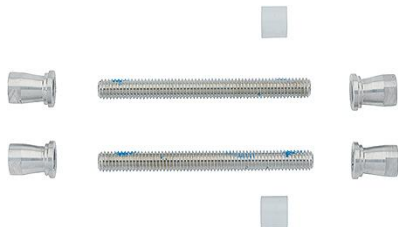

Product data sheet

Plus

AR6211-CR-FP

ARRONE cranked pull handle fixing system:

- For two-side fixing to wood, PVC, metal and glass doors
- To suit door thickness 10-54 mm

Article number	50031302
Product ref.	AR6211-CR/BB-10-54-SSS
EAN-Code	5051358006140
Material	stainless steel: grade 304
Door thickness	10-54 mm
Door type	wooden door
Fixings	back to back fixing set
Finish	SSS Satin Stainless Steel
Range	ARRONE Range
Packing unit	30
Outer carton	150