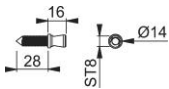

Product data sheet

Plus

AR6210-CR-FP

ARRONE cranked pull handle fixing system:

- For one-side fixing to wood, aluminium and PVC doors
- Ø 7 mm pilot drill
- To suit door thickness > 35 mm

Article number	50030917
Product ref.	AR6210-CR-FP
EAN-Code	5051358031203
Country of origin	China
Material	steel
Door thickness	35 mm
Door type	wooden door
Fixings	secret fixing
Finish	BZP bright zinc plated
Range	ARRONE Range
Packing unit	0
Outer carton	0