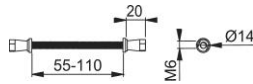

## Product data sheet

Plus

AR6211-FP

ARRONE pull handle fixing system:

- For two-side fixing to wood, PVC, metal and glass doors
- To suit door thickness 55-110 mm

Article number	50028200
Product ref.	AR6211/BB-55-110-SSS
EAN-Code	5051358027190
Country of origin	China
CN-Code	83024110
Material	stainless steel: grade 304
Door thickness	55-110 mm
Door type	wooden door
Fixings	back to back fixing set
Finish	SSS Satin Stainless Steel
Range	ARRONE Range
Packing unit	30
Outer carton	150