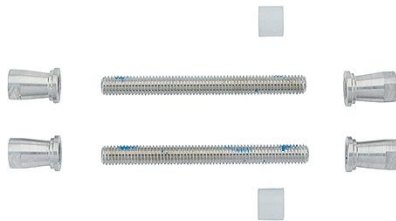

Product data sheet

Plus

AR6211-FP

ARRONE pull handle fixing system:

- For two-side fixing to wood, PVC, metal and glass doors
- To suit door thickness 10-54 mm

Article number	50027645
Product ref.	AR6211/BB-10-54-SSS
EAN-Code	5051358026957
Country of origin	China
CN-Code	83024110
Material	stainless steel: grade 304
Door thickness	10-54 mm
Door type	wooden door
Fixings	back to back fixing set
Finish	SSS Satin Stainless Steel
Range	ARRONE Range
Packing unit	30
Outer carton	150