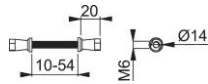

Product data sheet

Plus

AR6211-FP

ARRONE pull handle fixing system:

- For two-side fixing to wood, PVC, metal and glass doors
- To suit door thickness 10-54 mm

Article number	50027645
Product ref.	AR6211/BB-10-54-SSS
EAN-Code	5051358026957
Country of origin	China
CN-Code	83024110
Material	stainless steel: grade 304
Door thickness	10-54 mm
Door type	wooden door
Fixings	back to back fixing set
Finish	SSS Satin Stainless Steel
Range	ARRONE Range
Packing unit	30
Outer carton	150