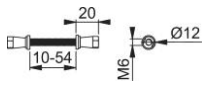

## AR9211-FP

ARRONE pull handle fixing system:

- For two-side fixing to wood, PVC, metal and glass doors
- To suit door thickness 10-54 mm

Article number	50025569
Product ref.	AR9211/BB-10-54-SSS
EAN-Code	5051358024038
Country of origin	China
CN-Code	83024110
Material	stainless steel: grade 304
Door thickness	10-54 mm
Type	Back to back fix
Door type	wooden door
Fixings	back to back fixing set
Finish	SSS Satin Stainless Steel
Range	ARRONE Range
Packing unit	50
Outer carton	250