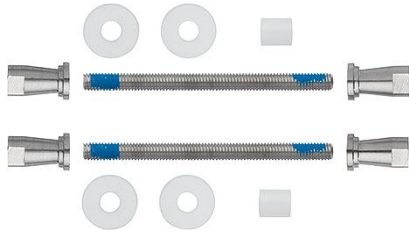

## AR9211-FP

ARRONE pull handle fixing system:

- For two-side fixing to wood, PVC, metal and glass doors
- To suit door thickness 10-54 mm

Article number	50025569
Product ref.	AR9211/BB-10-54-SSS
EAN-Code	5051358024038
Country of origin	China
CN-Code	83024110
Material	stainless steel: grade 304
Door thickness	10-54 mm
Type	Back to back fix
Door type	wooden door
Fixings	back to back fixing set
Finish	SSS Satin Stainless Steel
Range	ARRONE Range
Packing unit	50
Outer carton	250