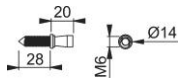

### AR9210-FP

ARRONE cranked pull handle fixing system:

- For one-side fixing to wood, aluminium and PVC doors
- Ø 7 mm pilot drill
- To suit door thickness > 35 mm

Article number	50025533
Product ref.	AR9210/SF-35-SSS
EAN-Code	5051358023994
Country of origin	China
CN-Code	83024110
Material	stainless steel: grade 304
Door thickness	35 mm
Type	secret fixing
Door type	wooden door
Fixings	secret fixing
Finish	SSS Satin Stainless Steel
Range	ARRONE Range
Packing unit	50
Outer carton	250