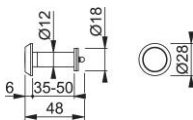

Product data sheet

accessories

AR539

ARRONE door viewer:

- Material: brass
- Fixing: morticed
- Viewing angle: 180°

Article number	50024516
Product ref.	AR539C-BLK
EAN-Code	5051358022386
Country of origin	China
CN-Code	83024110
Material	brass
Door thickness	35-50 mm
Door thickness	35-50 mm
Size body	Ø12 mm
Finish	RAL 9005 matt jet black
Range	ARRONE Range
Packing unit	1
Outer carton	200