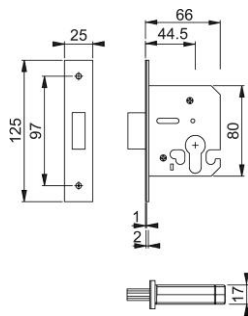

Product data sheet

Plus

AR7006

ARRONE Euro profile deadlock:

- Function: deadbolt operation
- Deadbolt projection: 15 mm, single throw
- Forend/strike material: stainless polished brass plated
- Forend type: double removeable
- Forend shape: square
- CE Marked: AG5225, UKCA Marked: UK-AG7667
- Certifire approved: CF5939, CE DOP: HUK0045, UKCA DOP: HUK0045-UK
- Testing: **BS EN 1634-1**. Assessed for use on 30 and 60 minute timber fire doors

Article number	50017883
Product ref.	AR7006-S-63-PBR
EAN-Code	5051358010697
Country of origin	India
CN-Code	83014019
Door thickness	44 mm
Follower	
Backset	44.5 mm
(Key)Hole size	Euro profile cylinder
Key hole distance	
Door type	wooden door
Fixings	Timber door
Corner	square corner
Shape	square
Depth	66 mm
Finish	PBR polished brass
Face plate finish	PBR polished brass (plated)
Range	ARRONE Range
Packing unit	0
Outer carton	0