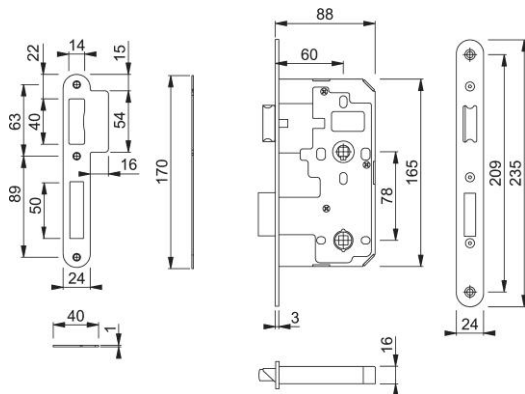

Product data sheet

Premier

AR913

ARRONE mortice bathroom lock:

- Function: latchbolt and deadbolt operation
- Deadbolt projection: 21 mm, single throw
- 8 mm bathroom follower with 5 mm adaptor supplied
- Forend/strike material: stainless steel
- Forend type: single
- CE Marked: AG0067
- **BS EN 12209:** 3 | X | 8 | 1* | 0 | G | - | B | 0 | 3 | 0
- Certifire approved: CF530, CE DOP: HUK0010
- Testing: **BS EN 1634-1.** Assessed for use on 30, 60, 90 and 120 minute timber fire doors and 240 minute steel fire doors.
- Meets dimensional recommendations of **BS 8300** and ADM for locks
- * The AR913 series lock case has been successfully fire tested with the use of an intumescent kit. The supply and fitting of this intumescent kit is essential to the products compliance with the fire test and CE marking evidence it has gained. HOPPE takes no responsibility for any locks purchased and fitted without sufficient intumescent protection.

Article number	50015455
Product ref.	AR913-R-60-BLK
EAN-Code	5051358007550
Country of origin	Portugal
CN-Code	83014019
Door thickness	44 mm
Follower	8 mm furniture and 5 mm or 8 mm bathroom follower with spindle grip
Backset	60 mm, pierced for furniture and es-cutcheons at 38 mm centres
(Key)Hole size	WC
Key hole distance	78 mm
Door type	wooden door
Fixings	Timber door
Corner	radius corners
Shape	radiused
Finish	RAL 9005 matt jet black
Range	ARRONE Range
Packing unit	1
Outer carton	25