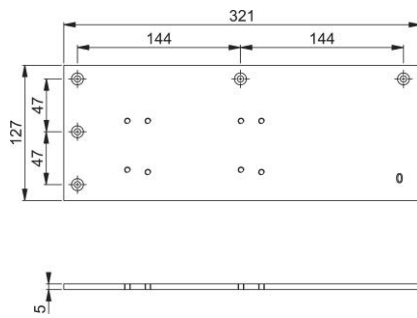

Product data sheet

AR-ODC-DP

ARRONE door closing device accessories:

- Function: drop plate to suit AR5200 door closer
- Material: steel

Article number	50011959
Product ref.	AR5200-DP-SE
EAN-Code	5051358002586
Country of origin	Taiwan
CN-Code	83026000
Material	steel
Door type	Metal door
Fixings	Metal door
Dimensions	321x127x5 mm
Finish	SE Silver Enamel
Range	ARRONE Range
Packing unit	100
Outer carton	80