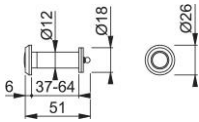

Product data sheet

accessories

AR539

ARRONE door viewer:

- Material: brass
- Fixing: morticed
- Viewing angle: 176°

Article number	50010967
Product ref.	AR539D-PC
EAN-Code	5051358001107
Country of origin	China
CN-Code	83024110
Material	brass
Door thickness	37-64 mm
Door thickness	37-64 mm
Size body	Ø12 mm
Finish	PCH polished chrome
Range	ARRONE Range
Packing unit	20
Outer carton	200