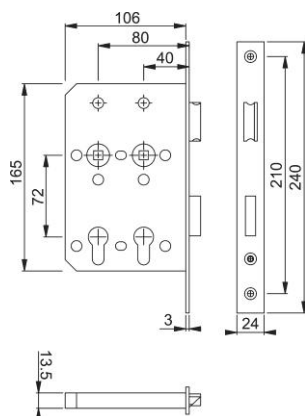

Product data sheet

Premier

AR9110

ARRONE Euro profile mortice x-ray sashlock case:

- Function: latch and deadbolt operation with twin backset (40/80 mm)
- Fixing centres: 72 mm
- Deadbolt projection: 20 mm, double throw
- Handing: left
- Forend/strike material: stainless steel grade 304
- Forend type: single

Article number	50010384
Product ref.	AR9110-S-40/80-LH-SSS-A2-O
EAN-Code	5051358000476
Country of origin	China
CN-Code	83014019
Door thickness	44 mm
Follower	8 mm furniture follower x 2
Backset	40 mm & 80 mm pierced for furniture and escutcheons at 38 mm centres
(Key)Hole size	Euro profile cylinder
Key hole distance	72 mm
Door type	wooden door
Fixings	Timber door
Corner	square corner
Shape	square
Finish	SSS Satin Stainless Steel
Face plate finish	SSS Satin Stainless Steel
Range	ARRONE Range
Packing unit	1
Outer carton	18