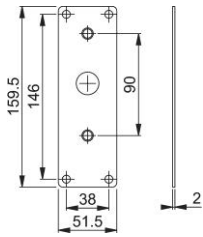

Product data sheet

AR882/8806-BP

ARRONE outside access device backing plate:

- Fixing: 2 x M5 x 70 mm machine screws supplied
- Material: zinc alloy
- Allows AR882 panic latches to be used with AR8806 outside access devices

Article number	50001413
Product ref.	AR8806-FIX-PACK
EAN-Code	5051358076310
Country of origin	United Kingdom
CN-Code	83024110
Material	mild steel
Door type	Metal door
Fixings	Metal door
Finish	raw
Range	ARRONE Range
Packing unit	1
Outer carton	0