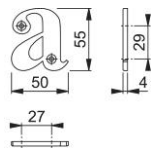

## accessories

AR740

ARRONE numerals and letters:

- all finishes salt spray tested to 480 hours (**BS EN 1670 Class 5**)

Article number	50000056
Product ref.	AR740-a-PB
EAN-Code	5051358074057
Country of origin	India
CN-Code	83100000
Material	zinc
Door type	wooden door
Fixings	Timber door
Characters	letter a (lower case)
Height	55 mm
Drill	2 screw holes countersunk
Projection	4 mm
Finish	PBR polished brass
Range	ARRONE Range
Packing unit	10
Outer carton	100