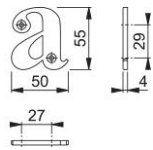

### accessories

AR740

ARRONE numerals and letters:

- all finishes salt spray tested to 480 hours (**BS EN 1670 Class 5**)

Article number	50000032
Product ref.	AR740-a-WHT
EAN-Code	5051358074033
Country of origin	India
CN-Code	83100000
Material	zinc
Door type	wooden door
Fixings	Timber door
Characters	letter a (lower case)
Height	55 mm
Drill	2 screw holes countersunk
Projection	4 mm
Finish	RAL 9016 traffic white
Range	ARRONE Range
Packing unit	10
Outer carton	100